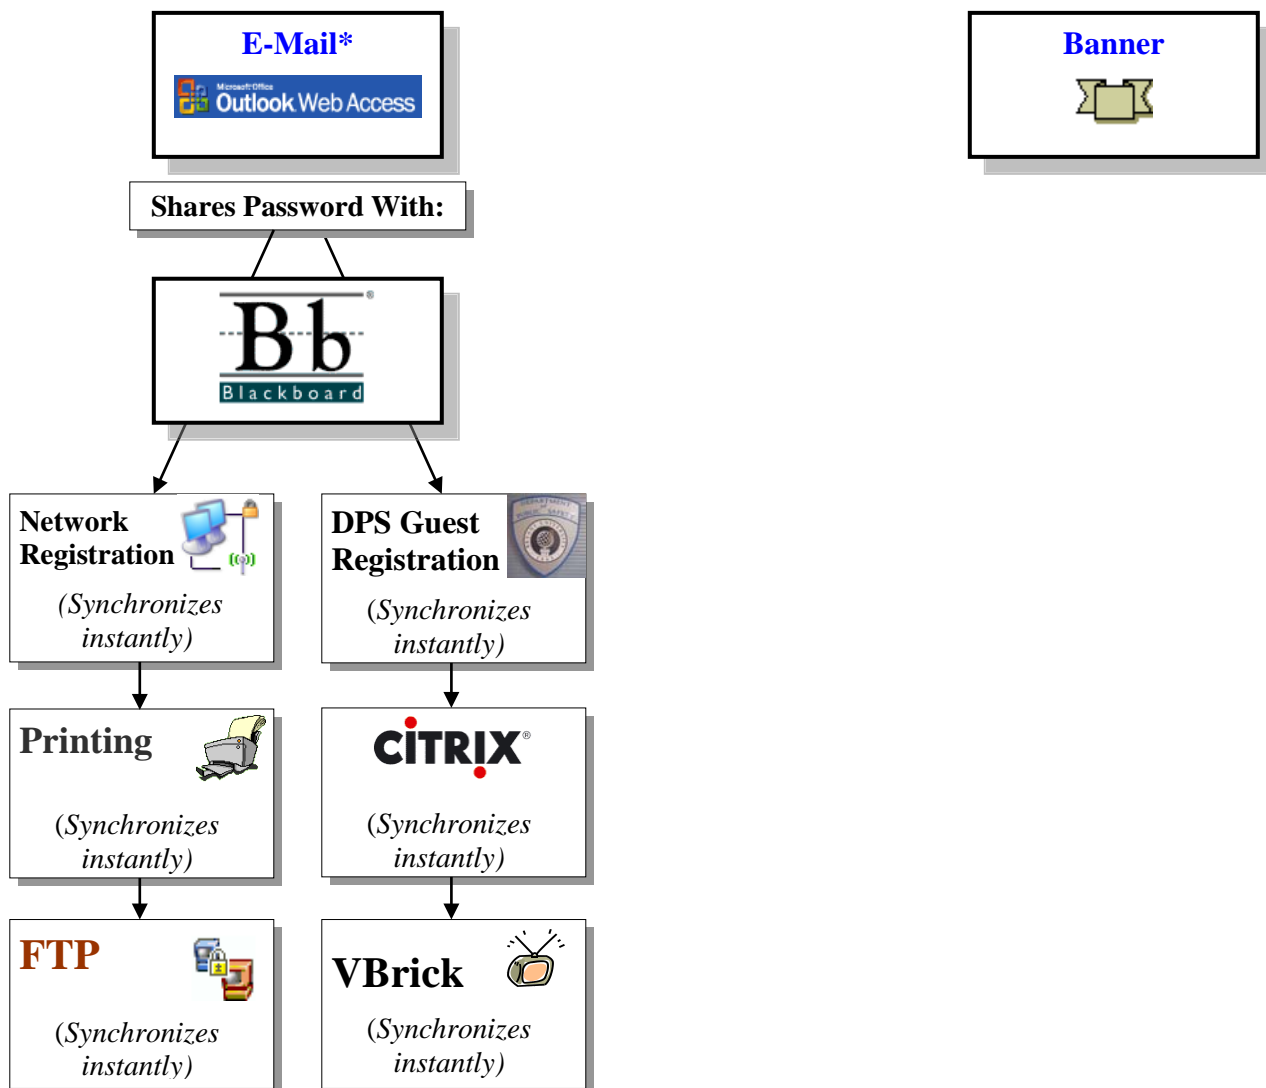

# Password Organization

Bryant University is in the process of unifying all systems under one password

All passwords default to your 6-digit birthday (month/day/year – Ex. 090590)

\*Changing your **E-Mail** password also changes your **Blackboard** password, **Network Registration** password (for logging onto the Bryant University network for the first time), **DPS Guest Registration**, Koffler/Bello Lab **Printing** passwords, **FTP**, VBrick, and **CITRIX** login.